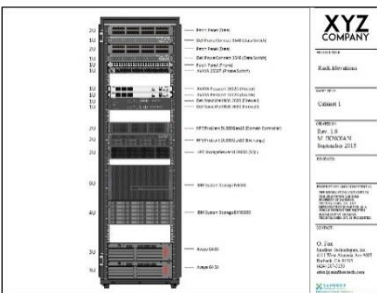

Professional Network Documentation

Proper documentation is key to effective IT management and plays a crucial role in maintaining the security of the network.

When issues occur, quick access to up-to-date information promotes rapid troubleshooting, reducing downtime and support costs.

Equipment Inventories

Accurately track IT assets and rapidly identify EOL (End of Life) equipment for budgeting and planning purposes.

Network Diagrams & Process Overviews

Streamline troubleshooting and the identification of security risks.

Rack / Equipment Elevations

Easily pinpoint the location of core networking devices. Equipment elevations are indispensable to remote support efforts, and aid in “walking” non-technical personnel through basic troubleshooting when emergencies occur.

Documentation creation services are provided on a flat-fee basis, based on free assessment of requirements and network topology. Monthly documentation maintenance services are also available.

For additional information, contact your Sandbox Technologies Engineer, Account Manager or Consulting CIO, or send an email to inquiries@sandboxtech.com.