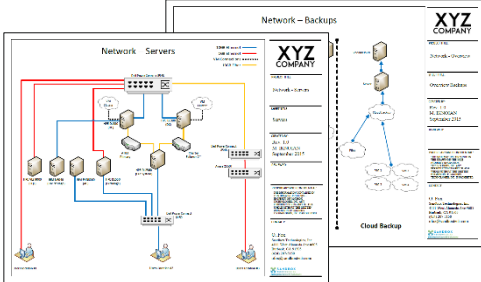

Professional Network Documentation

Proper documentation is key to effective IT management and plays a crucial role in maintaining the security of the network.

When issues occur, quick access to up-to-date information promotes rapid troubleshooting, reducing downtime and support costs.

Equipment Inventories

Accurately track IT assets and rapidly identify EOL (End of Life) equipment for budgeting and planning purposes.

Network Diagrams & Process Overviews

Streamline troubleshooting and the identification of security risks.

Rack / Equipment Elevations

Easily pinpoint the location of core networking devices. Equipment elevations are indispensable to remote support efforts, and aid in “walking” non-technical personnel through basic troubleshooting when emergencies occur.

Documentation creation services are provided on a flat-fee basis, based on free assessment of requirements and network topology. Monthly documentation maintenance services are also available.

For additional information, contact your Sandbox Technologies Engineer, Account Manager or Consulting CIO, or send an email to inquiries@sandboxtech.com.